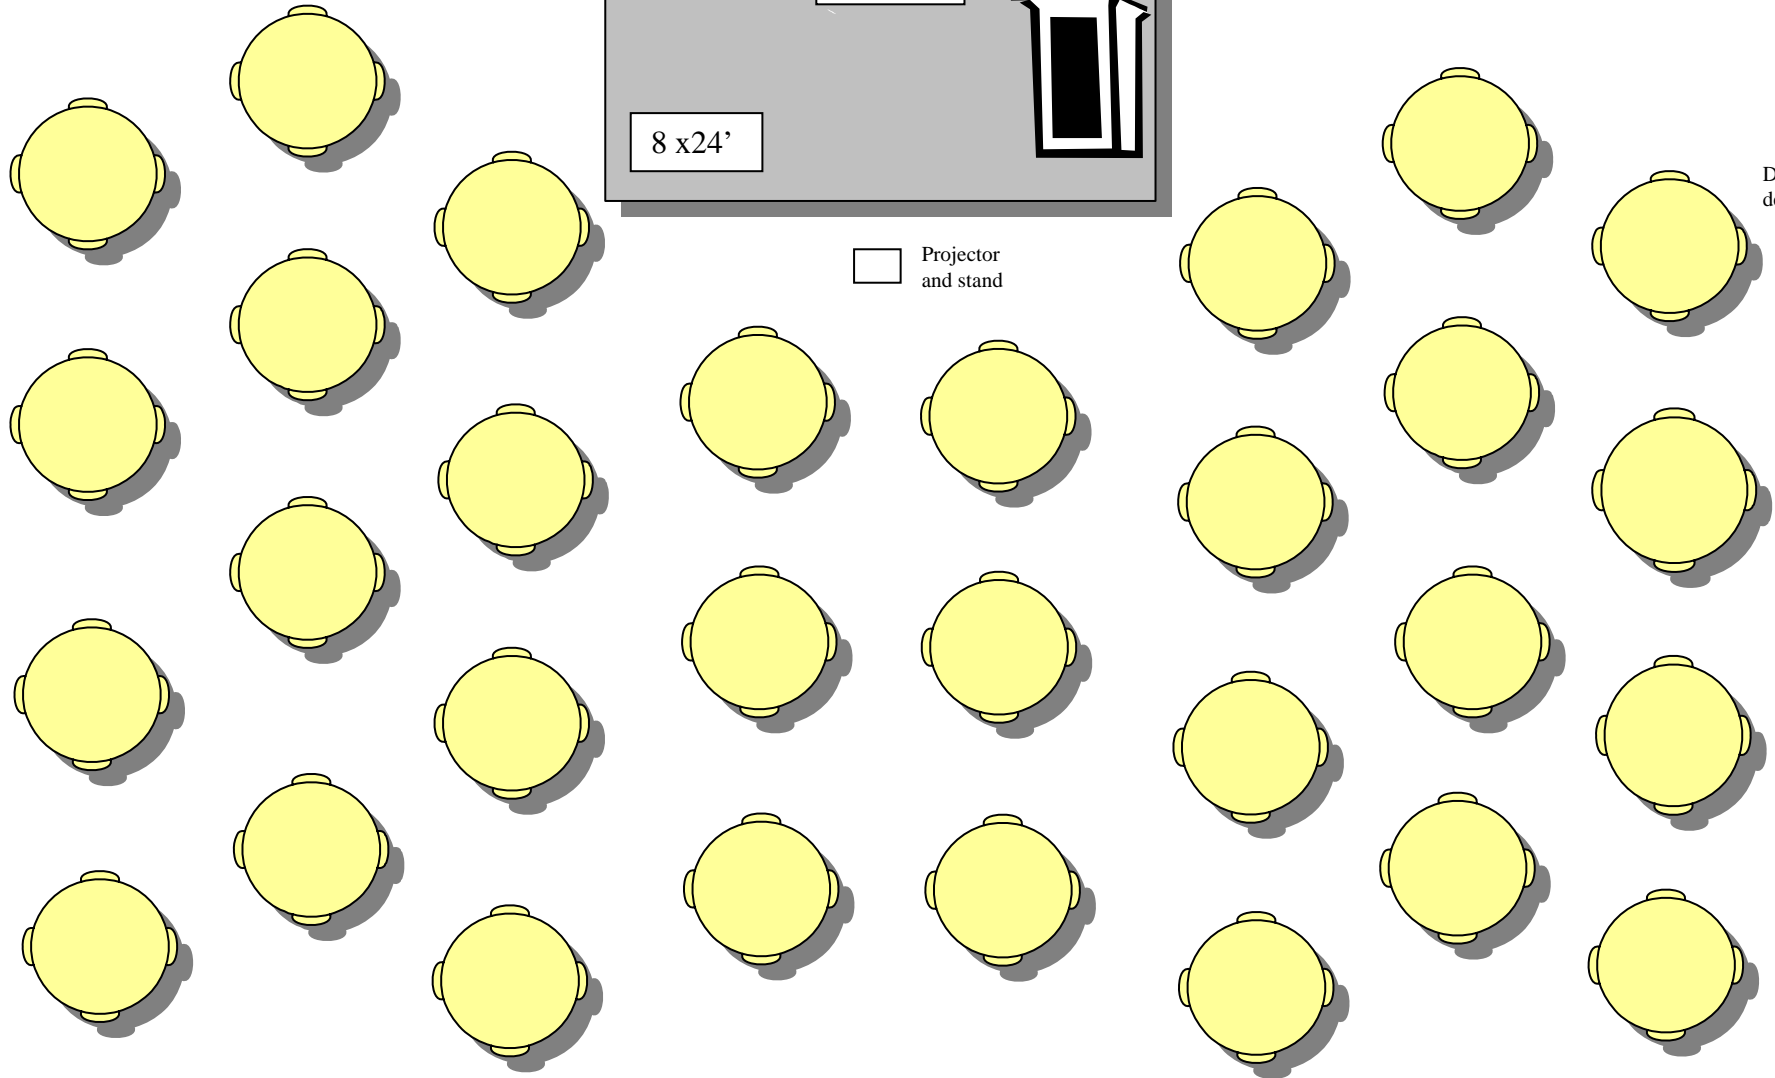

Pavilion Deck
overlooking the Lake

Door to deck

Door to deck

STAGE

screen

8 x24'

Projector and stand

Door to deck

Door to deck

Kitchen door

Appetizer Station

Beverage Station

***DRAWING NOT TO SCALE

GREAT ROOM
Sample Banquet/Event Set-up